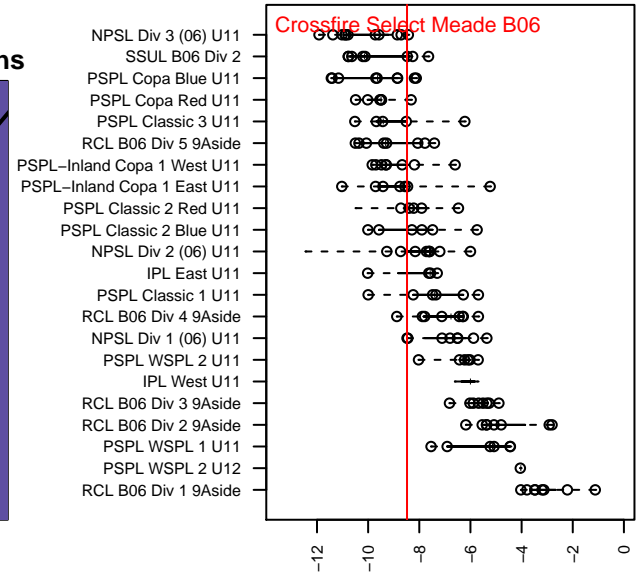

**attack and defense rating
relative to others at age
and all opponents in last 13 months**