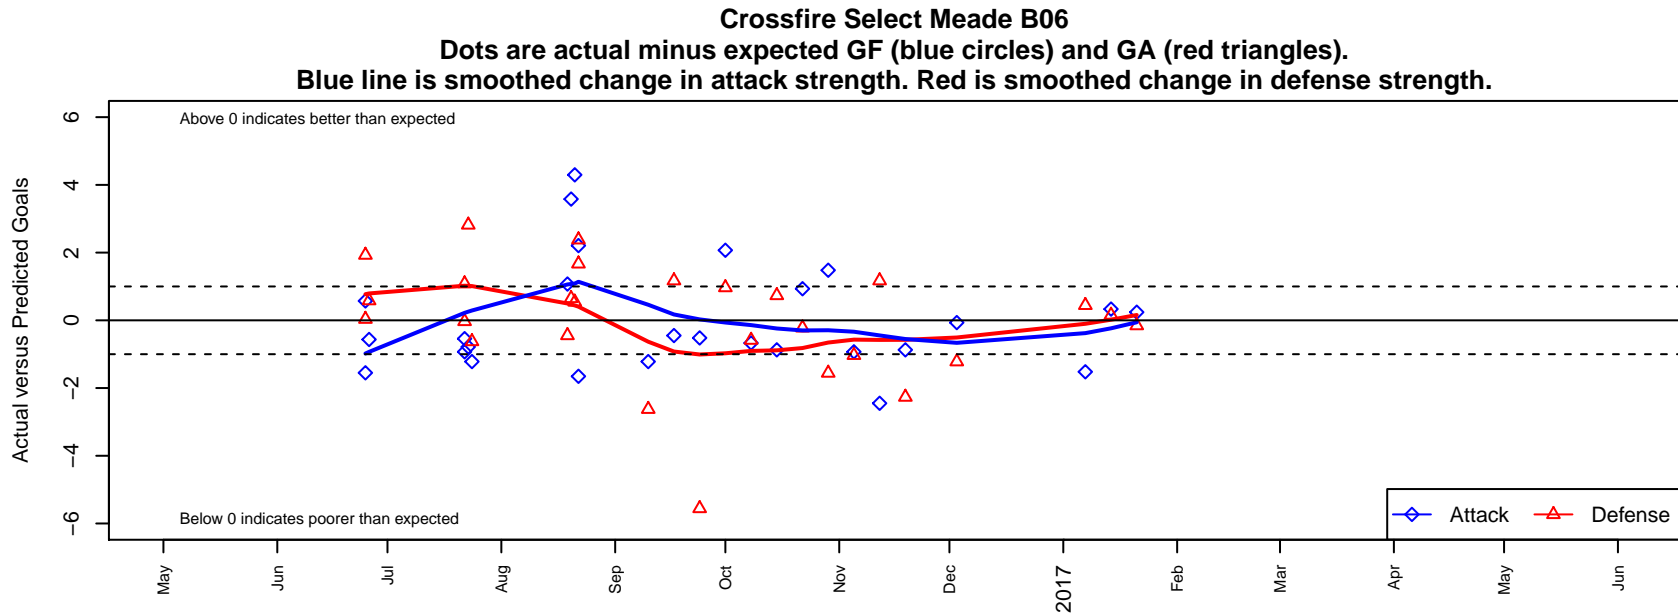

Crossfire Select Meade B06

Crossfire Select SC
 Redmond, WA
 B06 total strength=443
 attack=0.46 defense=0.18
 fall league = NPSL Div 1 (06) U11

alt names used:
 CROSSFIRE SELECT B06 GOLD/MEADE (W/
 Crossfire Select B06 Meade
 Crossfire Select B06 Meade
 Crossfire Select U-11 Meade
 CFS B06 – Gold Meade

Venues played:
 2016 RVS Classic BU11
 2016 Crossfire Select U11 Gold
 2016 Bigfoot Silver U11
 2016 NPSL Division 1 (06) U11
 2016 Founders Cup B06 Div A

**attack and defense variance (black dot)
relative to other teams
and top 10 in region**