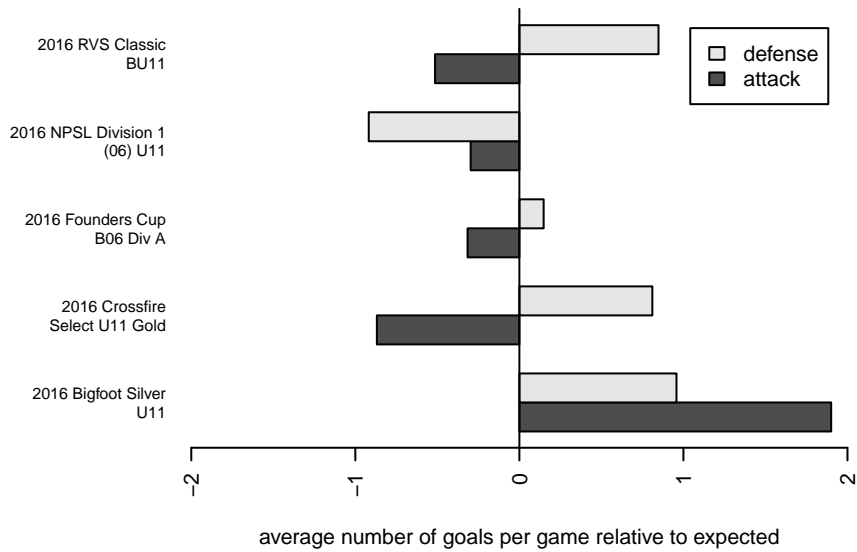

Performance relative to 13 month average